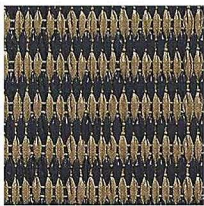

Anthracite

Silver

Bronze

Pink

COLLECTION | **RIPS**

Cocos Rail Black

Cocos Plain Black

Cocos Rail Granite

Cocos Plain Granite

Cocos Rail Beige

Cocos Plain Beige

Cocos Rail Seagrass

Cocos Plain Seagrass

Cocos Rail Indigo

Cocos Plain Indigo

Coco Rail Burdock

Coco Plain Burdock

COLLECTION | **LEX**

Stripe Choco

Blend Choco

Plain Choco

Stripe Mole

Blend Mole

Plain Mole